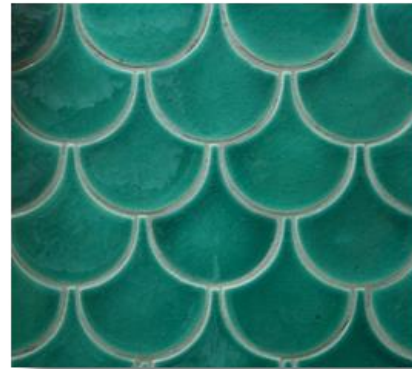

HACIENDA HAND - GLAZED FISHSCALE TILES

Colour and shade variation are inherent qualities in all fired ceramic products.

Dark Blue

Milky White

Natural White

Peacock

Tin Grey

Turquoise Blue

Turquoise Green

Tile Sizes and Tiles per m²
(with grout joints)

Tile Size 150x160x11mm
Tiles per m² - 72 tiles

Tile Size 75x80x10mm
Tiles per m² - 288 tiles

The Middle Earth Tile Company Ltd, 194 Great North Road, Grey Lynn,
Auckland, New Zealand