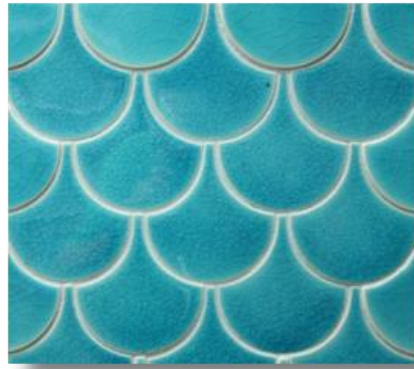

HACIENDA HAND - GLAZED FISHSCALE TILES

Colour and shade variation are inherent qualities in all fired ceramic products.

Dark Blue

Milky White

Natural White

Peacock

Tin Grey

Turquoise Blue

Turquoise Green

Tile Sizes and Tiles per m²
(with grout joints)

Tile Size 150x160x11mm
Tiles per m² - 72 tiles

Tile Size 75x80x10mm
Tiles per m² - 288 tiles

The Middle Earth Tile Company Ltd, 194 Great North Road, Grey Lynn,
Auckland, New Zealand