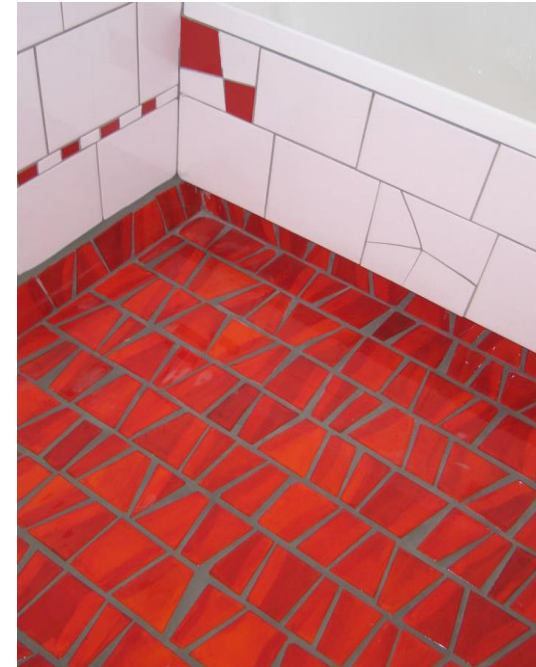

ABSTRACT HAND GLAZED MOSAIC STRIPS

PRODUCT INFORMATION

Colour and shade variation are inherent qualities in all fired ceramic products.

These Hand-glazed Middle Earth Tiles are Made in New Zealand and are Sustainable and Eco-friendly.