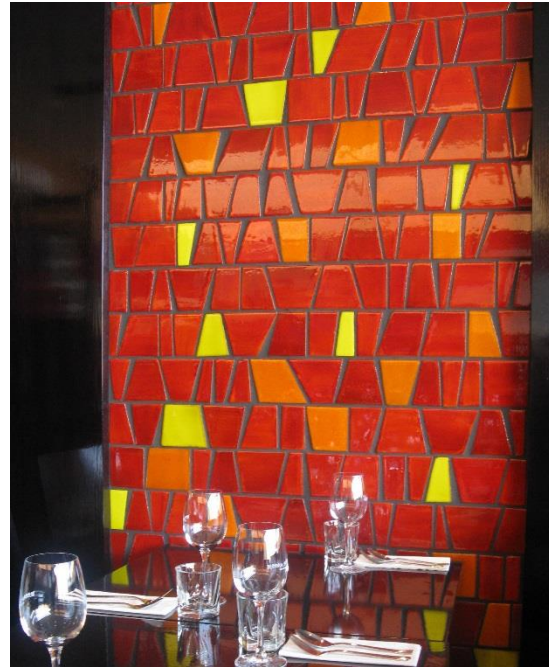

ABSTRACT HAND GLAZED MOSAIC STRIPS

PRODUCT INFORMATION

Colour and shade variation are inherent qualities in all fired ceramic products.

These Hand-glazed Middle Earth Tiles are Made in New Zealand and are Sustainable and Eco-friendly.