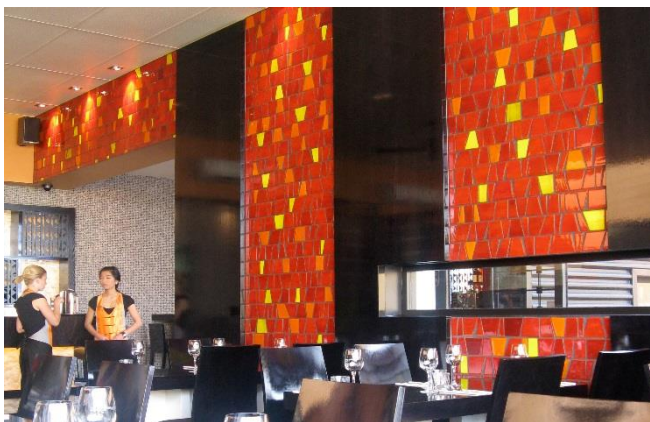

ABSTRACT HAND GLAZED MOSAIC STRIPS

PRODUCT INFORMATION

Colour and shade variation are inherent qualities in all fired ceramic products.

These Hand-glazed Middle Earth Tiles are Made in New Zealand and are Sustainable and Eco-friendly.