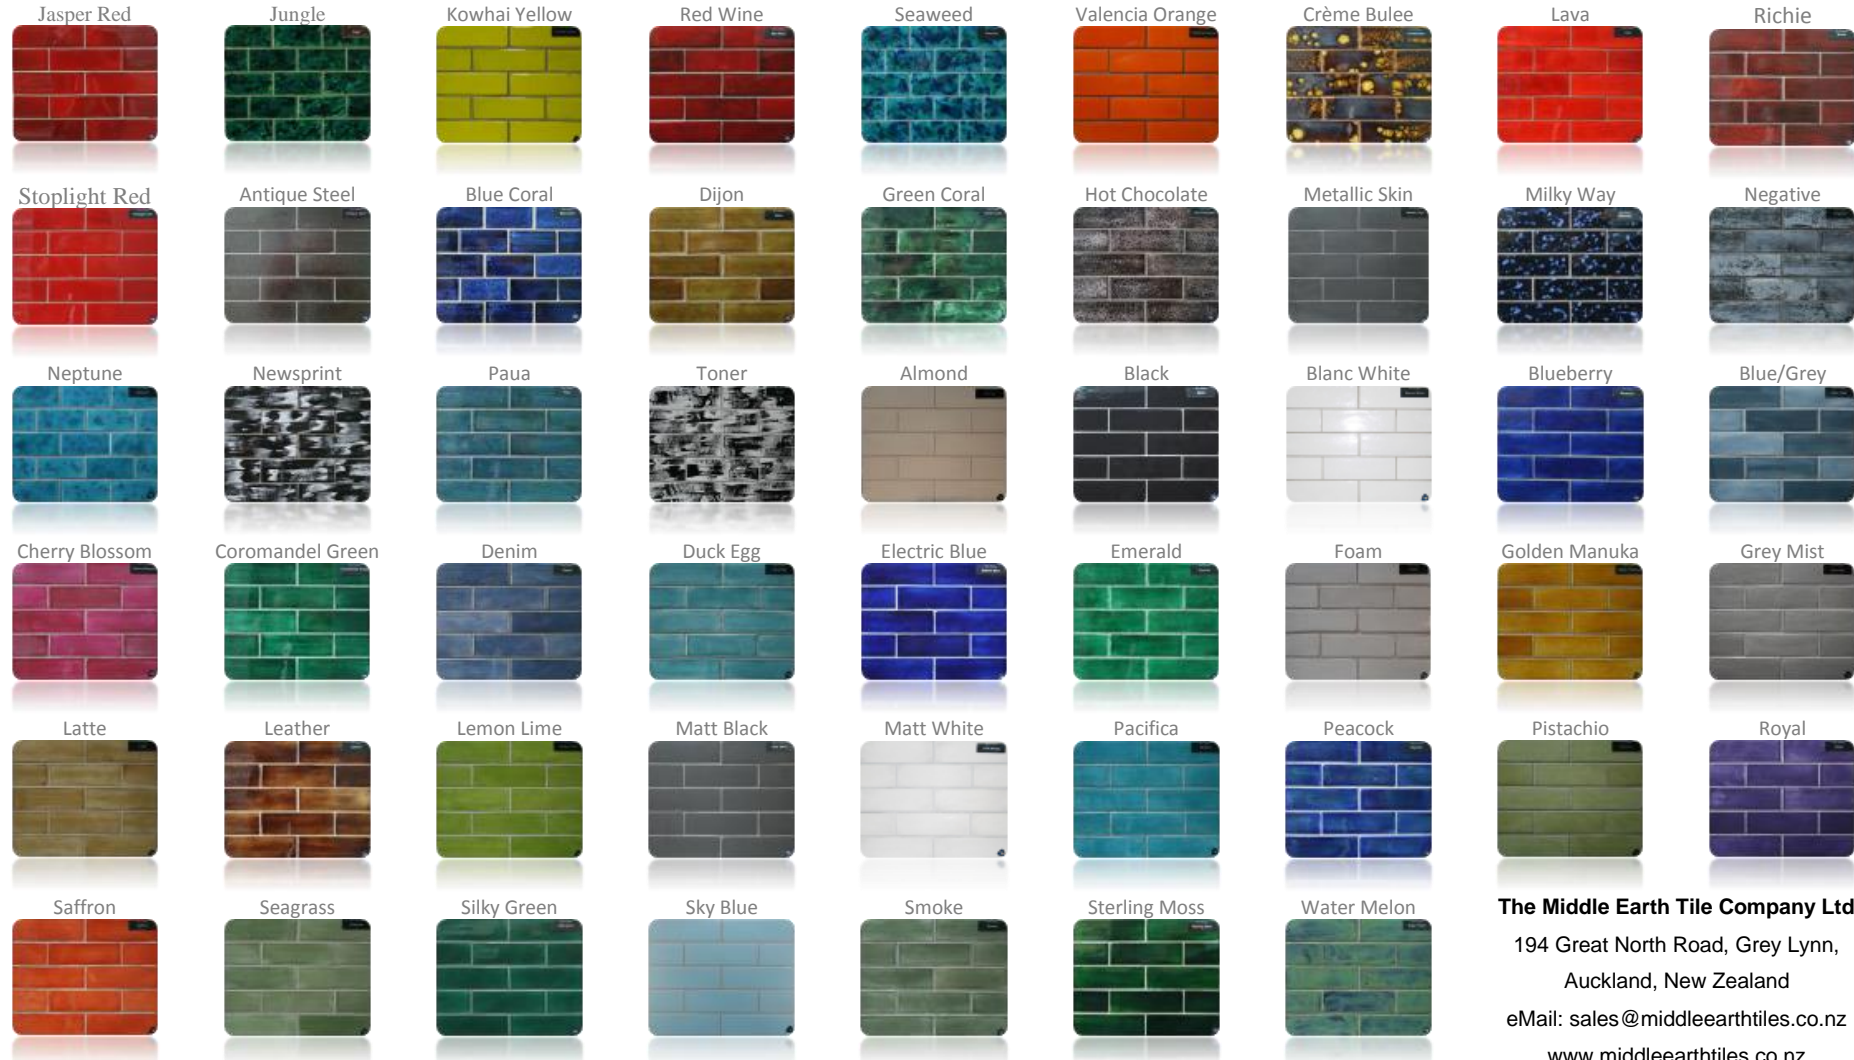

Hand Glazed Colours Available

The Middle Earth Tile Company Ltd

194 Great North Road, Grey Lynn,

Auckland, New Zealand

eMail: sales@middleearthtiles.co.nz

www.middleearthtiles.co.nz

Note: Colours shown on this sheet are representative only