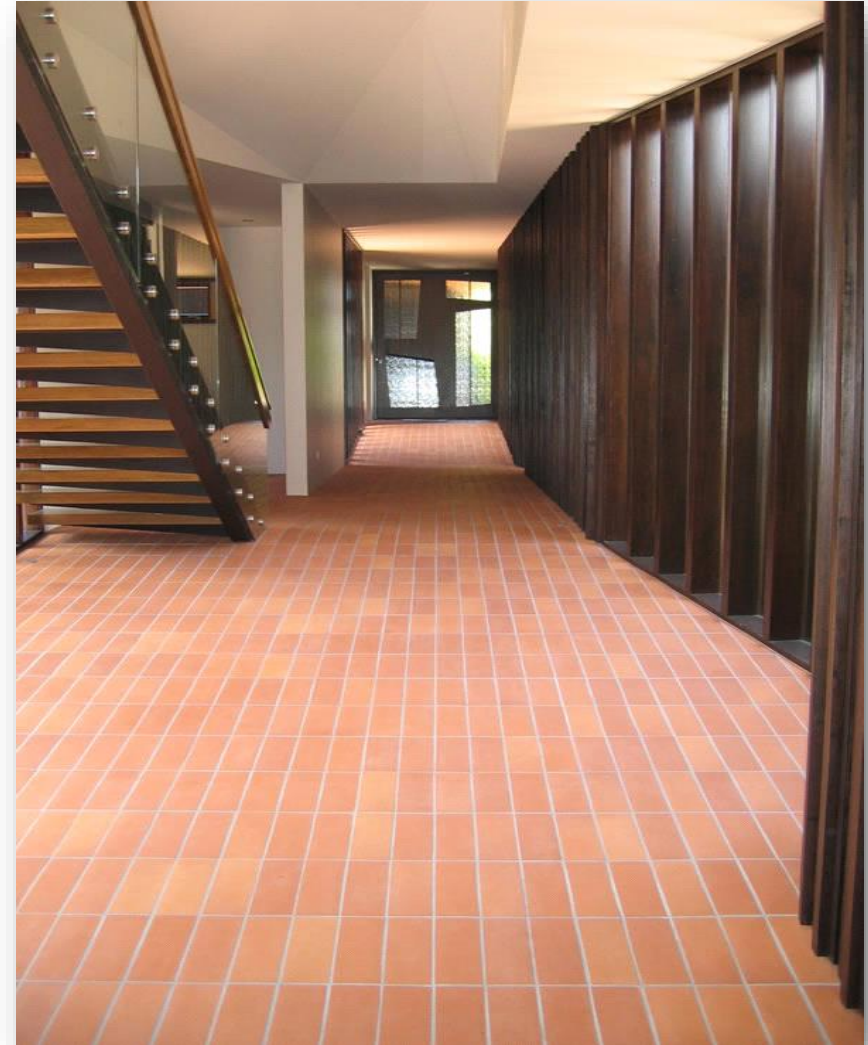

300x100 Terracotta Tiles

NATURAL TERRACOTTA TILE INFORMATION

The Middle Earth Tiles Made in New Zealand are Eco-friendly

Handcrafted 250x250 Sunburst Tiles in Ecco home

300x100 Terracotta Tiles

NATURAL TERRACOTTA TILE INFORMATION