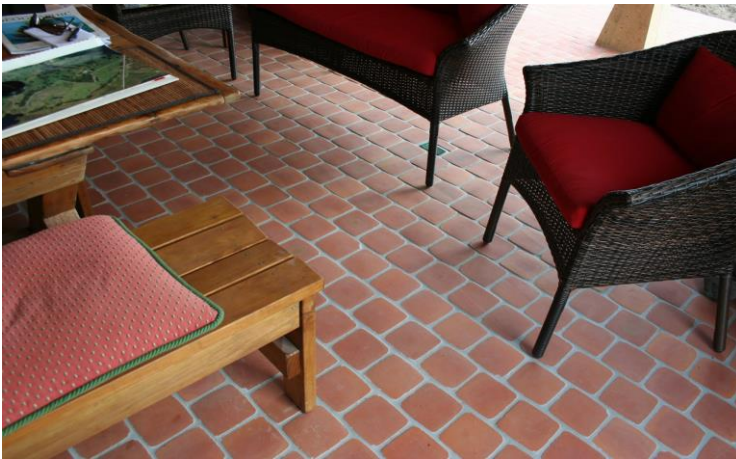

**MIDDLE
EARTH
TILES**

NATURAL TERRACOTTA AKAROA SQUARES

PRODUCT SHEET

These Middle Earth Tiles are Made in New Zealand and are Sustainable and Eco-friendly
Colour and shade variation are inherent qualities in all fired ceramic products.

Middle Earth Tiles have created Akaroa Squares as a replica of traditional French Classic Melange floor tiles. The tiles have chipped edges, little craters and are not always the same size. These are not defects; they are how the Antiqued Akaroa Squares are so attractive. Their color will vary even on the same piece. We have called them “Akaroa Squares” in recognition of the early French settlers who settled in New Zealand at Banks Peninsular.

Tile Size	Colour Available	Tiles/m ²	Grade	Weight/m ²	Tiles/pack
115x115x16mm	Terracotta Mixed	64	4	30 kgs	64

Installation

Akaroa Square tiles are not pre-sealed; we recommend that the tiles are sealed before grouting with a penetrating sealer. For internal installations, the tiles can be waxed for a stunning classical finish.