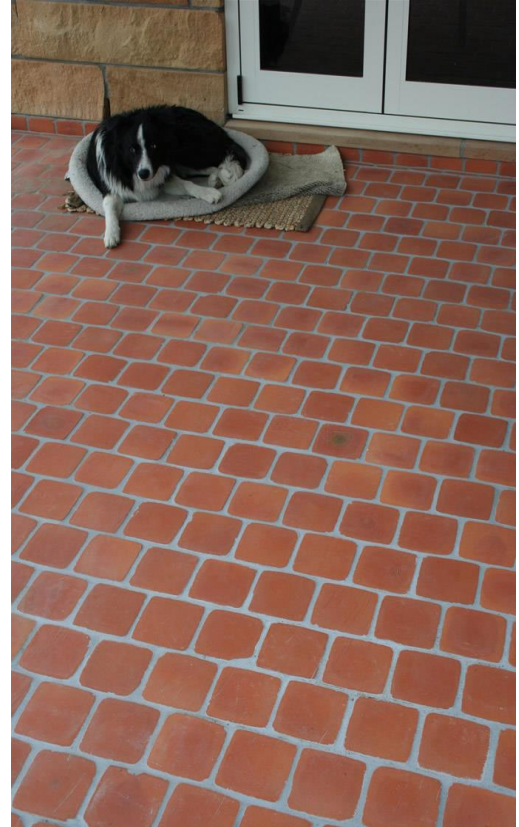

**MIDDLE
EARTH
TILES**

NATURAL TERRACOTTA AKAROA SQUARES

PRODUCT SHEET

These Middle Earth Tiles are Made in New Zealand and are Sustainable and Eco-friendly
Colour and shade variation are inherent qualities in all fired ceramic products.

Middle Earth Tiles have created Akaroa Squares as a replica of traditional French Classic Melange floor tiles. The tiles have chipped edges, little craters and are not always the same size. These are not defects; they are how the Antiqued Akaroa Squares are so attractive. Their color will vary even on the same piece. We have called them “Akaroa Squares” in recognition of the early French settlers who settled in New Zealand at Banks Peninsular.

Tile Size	Colour Available	Tiles/m ²	Grade	Weight/m ²	Tiles/pack
115x115x16mm	Terracotta Mixed	64	4	30 kgs	64

Installation

Akaroa Square tiles are not pre-sealed; we recommend that the tiles are sealed before grouting with a penetrating sealer. For internal installations, the tiles can be waxed for a stunning classical finish.