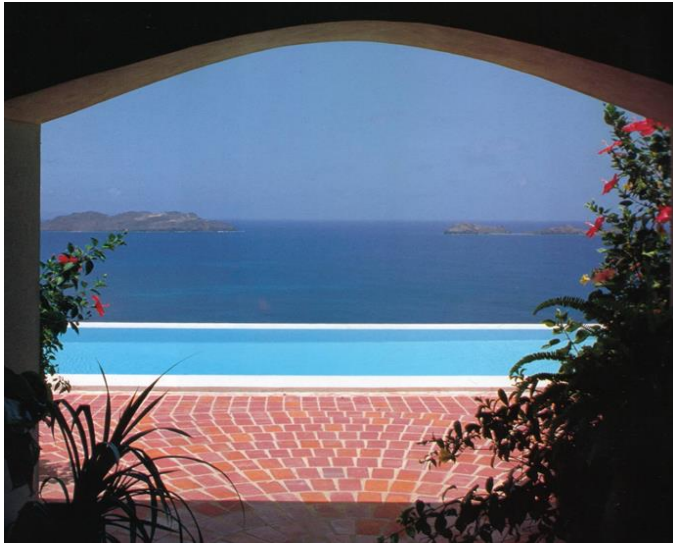

**MIDDLE
EARTH
TILES**

**NATURAL TERRACOTTA
COBBLE TILES**

PRODUCT SHEET

These Middle Earth Tiles are Made in New Zealand and are Sustainable and Eco-friendly
Colour and shade variation are inherent qualities in all fired ceramic products.

Middle Earth Cobble Tiles have individual colour and patterns making unique textures and designs and offer a unique effect in lasting ceramic, non-slip, and colourfast tiles. Cobble Tiles are ideal for driveways, patios, swimming pool surrounds, pathways and barbecue areas. Curves, swirls and circles can be obtained with minimum cutting, creating an interesting tiled environment.